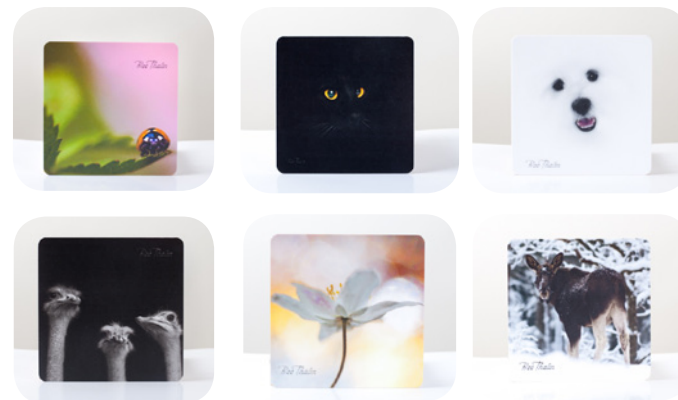

About Bee:
Bee Thalin is a photographer and graphic designer who put her heart into every image and make it unique. She is passionate about color and form. She operates on Värmdö in the Stockholm archipelago.

THE PERFECT GIFT

The wine bags is in glossy-laminated, coated paper with cotton handles in high quality. Motive on both sides.

WINE BAGS

CARDS

Card 15x15cm with cellophan and envelope.

COASTERS

TRAYS

Trays, pot stand and coasters made of wood produced on Öland. The subjects are photographed by Bee Thalín. The trays can be washed in the dishwasher, and oven the pot stands and coasters are heat resistant.